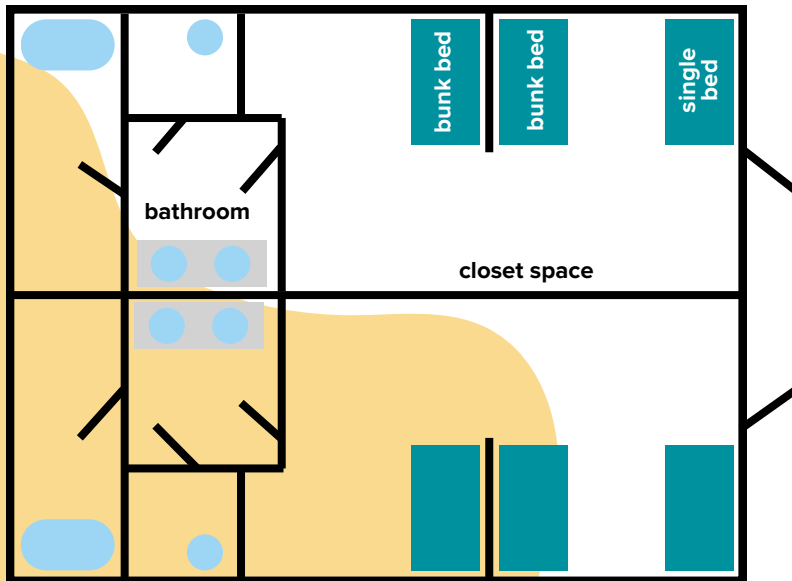

## PROGRAM STAFF HOUSING

CTL Program Staff live together in community at the staff housing for each site. The staff housing is separate from the camper housing (meaning you get a slight break from kids each day 😊). Each site has laundry facilities that program staff are able to use. Additionally each site has WiFi available at the staff cabins and around camp.

### RUTLEDGE WEST

- 4 max people in each room
- bathroom includes shower, toilet and sink
- front porch on each room
- closet space included
- AC & heat

### RUTLEDGE EAST

- 5 max people in each room
- bathroom includes shower, toilet and sink (all separate rooms)
- front porch on each room
- closet space included
- AC & heat

### WILL-A-WAY

- 3 max people in each room
- bathroom includes shower, toilet and sink
- front porch on each room
- closet space included
- AC & heat