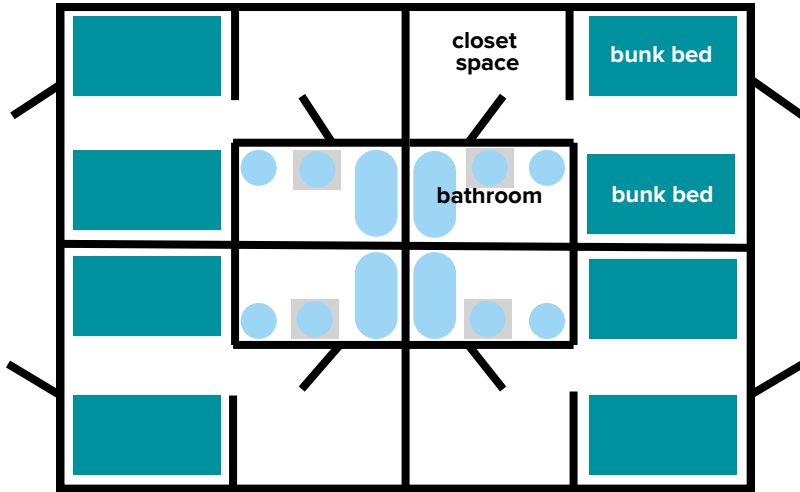

## PROGRAM STAFF HOUSING

CTL Program Staff live together in community at the staff housing for each site. The staff housing is separate from the camper housing (meaning you get a slight break from kids each day 😊). Each site has laundry facilities that program staff are able to use. Additionally each site has WiFi available at the staff cabins and around camp.

### RUTLEDGE WEST

- 4 max people in each room
- bathroom includes shower, toilet and sink
- front porch on each room
- closet space included
- AC & heat

### RUTLEDGE EAST

- 5 max people in each room
- bathroom includes shower, toilet and sink (all separate rooms)
- front porch on each room
- closet space included
- AC & heat

### WILL-A-WAY

- 3 max people in each room
- bathroom includes shower, toilet and sink
- front porch on each room
- closet space included
- AC & heat