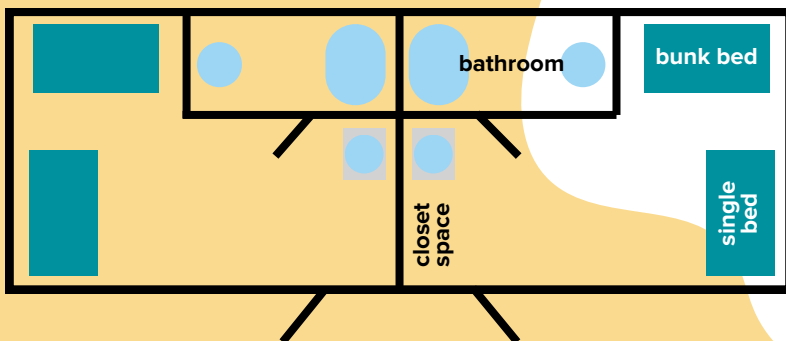

## PROGRAM STAFF HOUSING

CTL Program Staff live together in community at the staff housing for each site. The staff housing is separate from the camper housing (meaning you get a slight break from kids each day 😊). Each site has laundry facilities that program staff are able to use. Additionally each site has WiFi available at the staff cabins and around camp.

### RUTLEDGE WEST

- 4 max people in each room
- bathroom includes shower, toilet and sink
- front porch on each room
- closet space included
- AC & heat

### RUTLEDGE EAST

- 5 max people in each room
- bathroom includes shower, toilet and sink (all separate rooms)
- front porch on each room
- closet space included
- AC & heat

### WILL-A-WAY

- 3 max people in each room
- bathroom includes shower, toilet and sink
- front porch on each room
- closet space included
- AC & heat