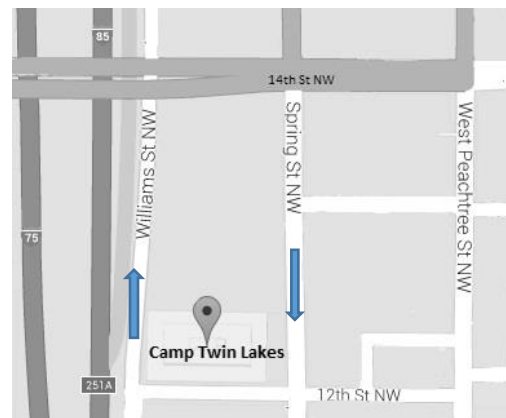

OR via Peachtree St Exit/Buford Connector

Merge onto GA-13S. Use the two right lanes to turn right onto GA-9S/US-19 S/Spring St NW. Continue straight onto Spring Street NW. 1100 Spring Street will be on your right. **Please note the parking deck is cash only.**

From I-75/85 (heading north):

Take exit to Tenth St/Fourteenth Street/Georgia Tech. Merge onto Williams Street NW. Take the 3rd right onto 14th Street NW. Turn right at the 1st cross street onto Spring Street NW. 1100 Spring Street will be on your right. **Please note the parking deck is cash only.**